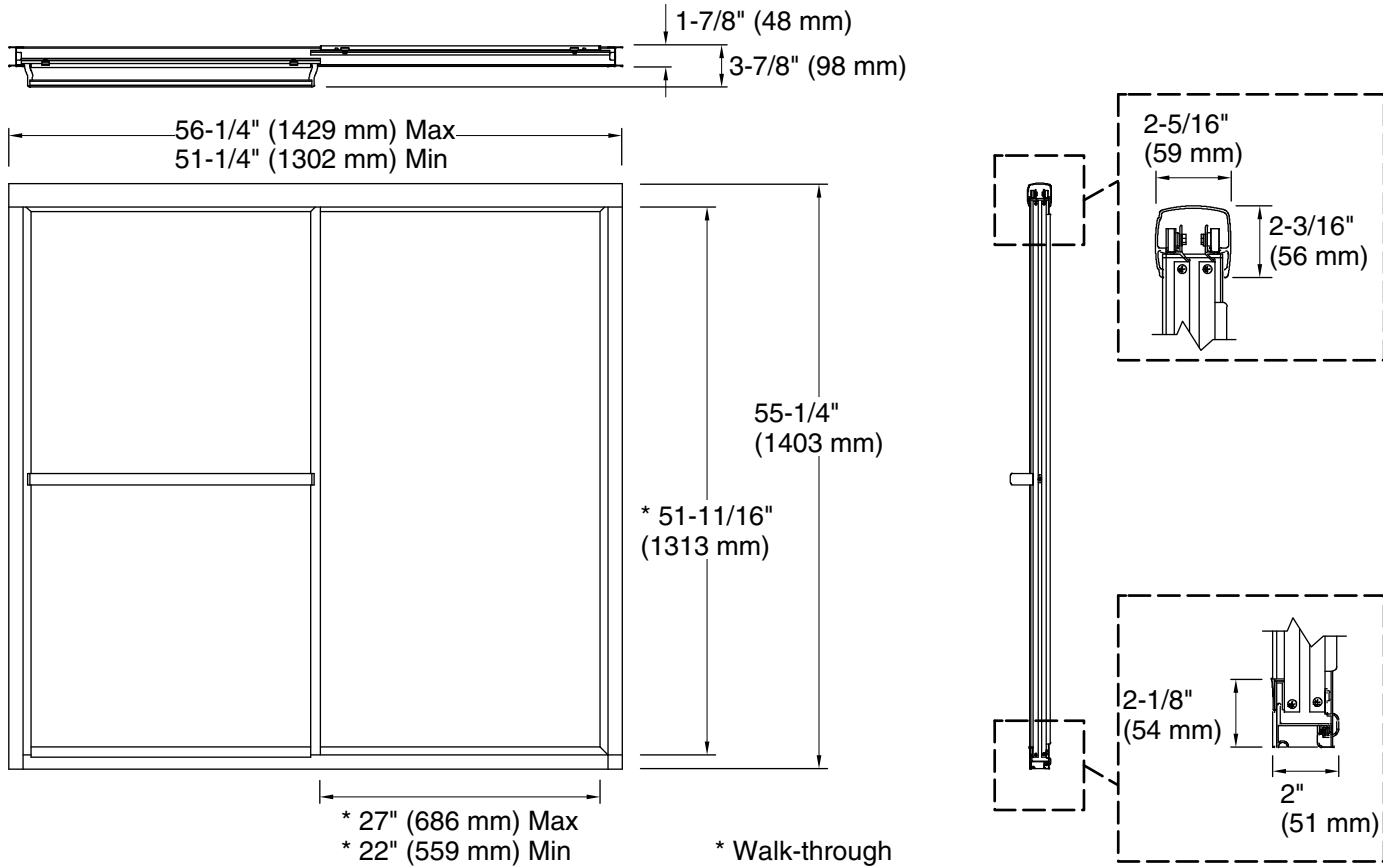

Deluxe

Framed sliding bath door
5935-56

Features

- Framed, 1/8" (3 mm) thick tempered glass.
- Towel bar.
- Tempered glass ensures enhanced safety and durability.

Material

- Anodized aluminum prevents rust and corrosion.

	Rain
--	------

Technical Information

All product dimensions are nominal.

- Installation type: For bath installation
- Opening Width - Min: 51-1/4" (1302 mm)
- Opening Width - Max: 56-1/4" (1429 mm)
- Walk-through - Min: 22" (559 mm)
- Walk-through - Max: 27" (686 mm)
- Base-To-Wall Radius - Max: 1/2" (13 mm)
- Glass thickness: 1/8" (3 mm)

Notes

- Install this product according to the installation guide.
- The vertical opening should be a minimum of 56-11/16" (1440 mm) to allow for installation clearance.